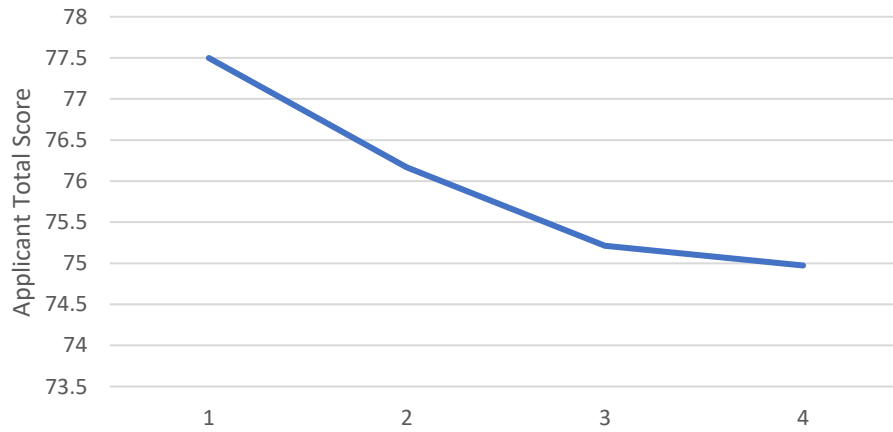

HEE Yorkshire and Humber Foundation School Foundation Programme

Allocation Scores

Please see the below graphs which shows the scores of applicants across Yorkshire and the Humber who were allocated to a programme that was in the top 10 of their preferences.

NYEC Applicant Scores Allocated to Programme
Ranked 3

NYEC Applicant Scores Allocated to Programme
Ranked 4

NYEC Applicant Scores Allocated to Programme
Ranked 5

NYEC Applicant Scores Allocated to Programme
Ranked 6

NYEC Applicant Scores Allocated to Programme
Ranked 7

NYEC Applicant Scores Allocated to Programme
Ranked 8

NYEC Applicant Scores Allocated to Programme
Ranked 9

NYEC Applicant Scores Allocated to Programme
Ranked 10