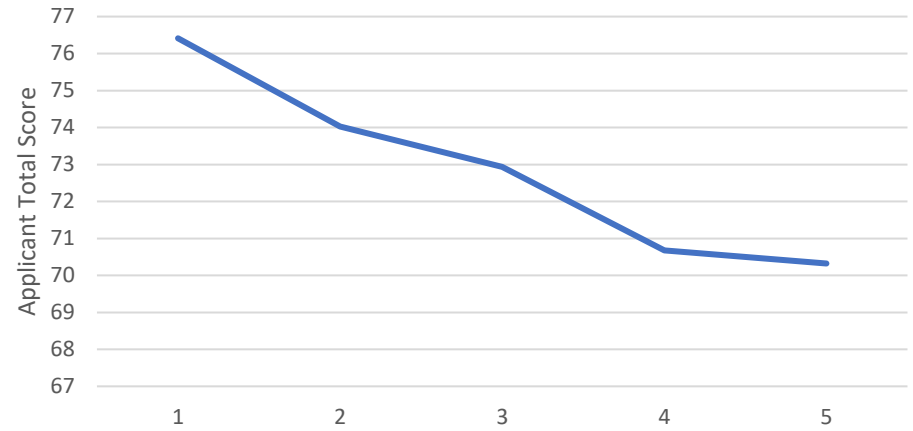

HEE Yorkshire and Humber Foundation School Foundation Programme

Allocation Scores

Please see the below graphs which shows the scores of applicants across Yorkshire and the Humber who were allocated to a programme that was in the top 10 of their preferences.

NYEC Applicant Scores Allocated to Programme
Ranked 3

NYEC Applicant Scores Allocated to Programme
Ranked 4

NYEC Applicant Scores Allocated to Programme
Ranked 5

NYEC Applicant Scores Allocated to Programme
Ranked 6

NYEC Applicant Scores Allocated to Programme
Ranked 7

NYEC Applicant Scores Allocated to Programme
Ranked 8

NYEC Applicant Scores Allocated to Programme
Ranked 9

NYEC Applicant Scores Allocated to Programme
Ranked 10

SY Applicant Scores Allocated to Programme
Ranked 1

SY Applicant Scores Allocated to Programme
Ranked 2

SY Applicant Scores Allocated to Programme
Ranked 3

SY Applicant Scores Allocated to Programme
Ranked 4