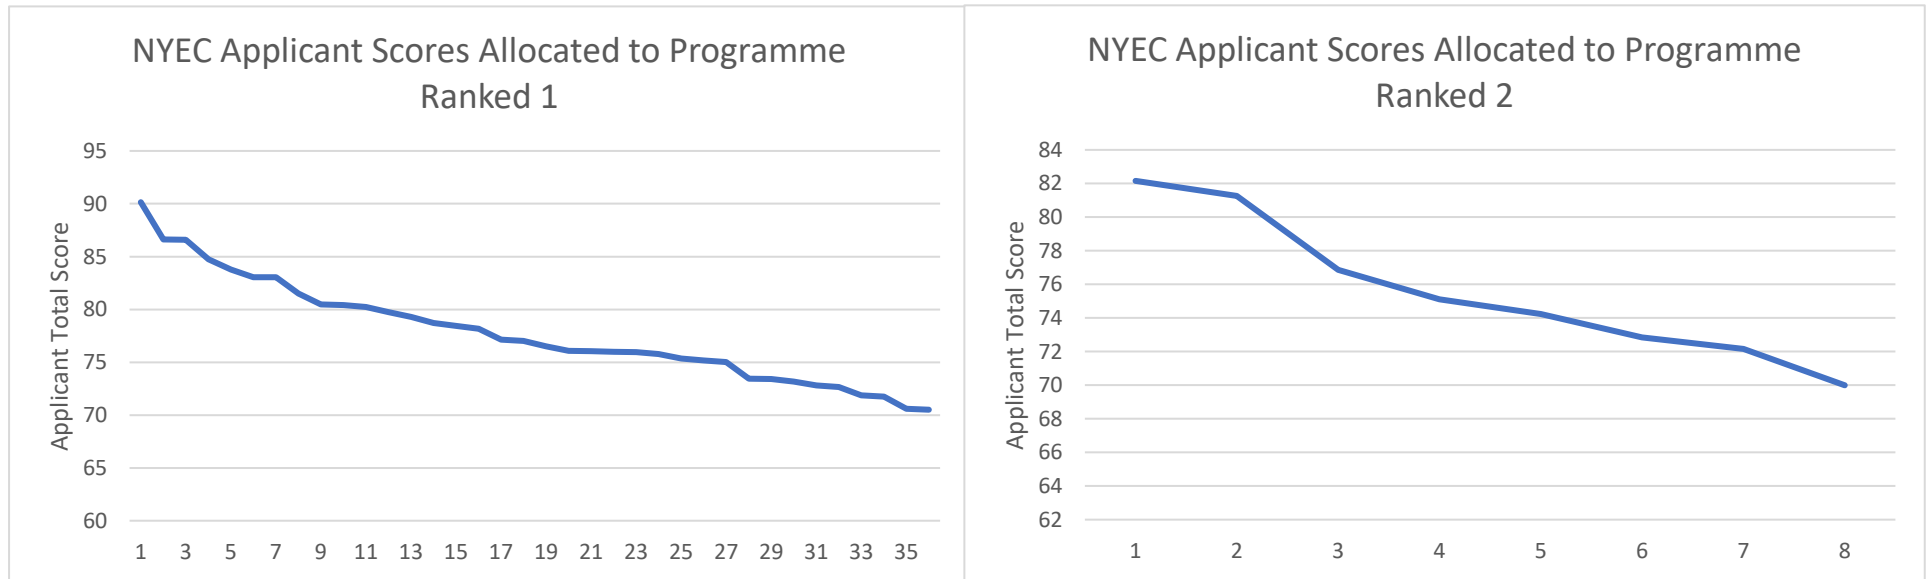

HEE Yorkshire and Humber Foundation School Foundation Programme

Allocation Scores

Please see the below graphs which shows the scores of applicants across Yorkshire and the Humber who were allocated to a programme that was in the top 10 of their preferences.

NYEC Applicant Scores Allocated to Programme
Ranked 3

NYEC Applicant Scores Allocated to Programme
Ranked 4

NYEC Applicant Scores Allocated to Programme
Ranked 5

NYEC Applicant Scores Allocated to Programme
Ranked 6

NYEC Applicant Scores Allocated to Programme
Ranked 7

NYEC Applicant Scores Allocated to Programme
Ranked 8

NYEC Applicant Scores Allocated to Programme
Ranked 9

NYEC Applicant Scores Allocated to Programme
Ranked 10

SY Applicant Scores Allocated to Programme
Ranked 1

SY Applicant Scores Allocated to Programme
Ranked 2

SY Applicant Scores Allocated to Programme
Ranked 3

SY Applicant Scores Allocated to Programme
Ranked 4