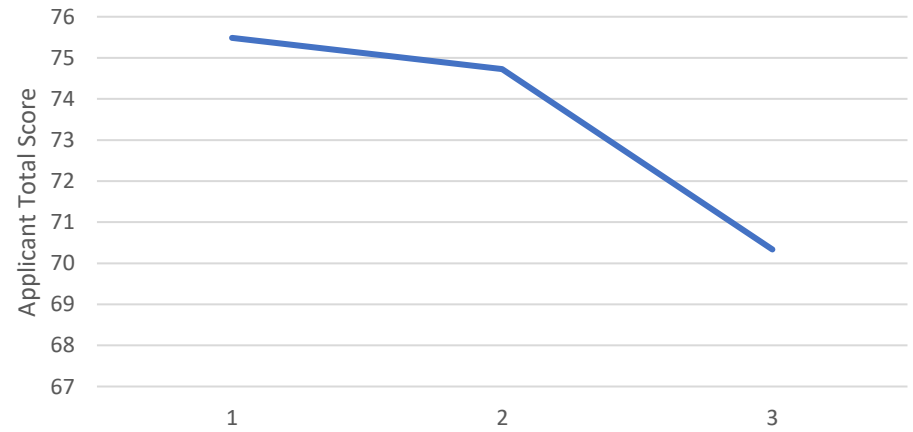

HEE Yorkshire and Humber Foundation School Foundation Programme

Allocation Scores

Please see the below graphs which shows the scores of applicants across Yorkshire and the Humber who were allocated to a programme that was in the top 10 of their preferences.

NYEC Applicant Scores Allocated to Programme
Ranked 3

NYEC Applicant Scores Allocated to Programme
Ranked 4

NYEC Applicant Scores Allocated to Programme
Ranked 5

NYEC Applicant Scores Allocated to Programme
Ranked 6

NYEC Applicant Scores Allocated to Programme
Ranked 7

NYEC Applicant Scores Allocated to Programme
Ranked 8

NYEC Applicant Scores Allocated to Programme
Ranked 9

NYEC Applicant Scores Allocated to Programme
Ranked 10

SY Applicant Scores Allocated to Programme
Ranked 1

SY Applicant Scores Allocated to Programme
Ranked 2

SY Applicant Scores Allocated to Programme
Ranked 3

SY Applicant Scores Allocated to Programme
Ranked 4