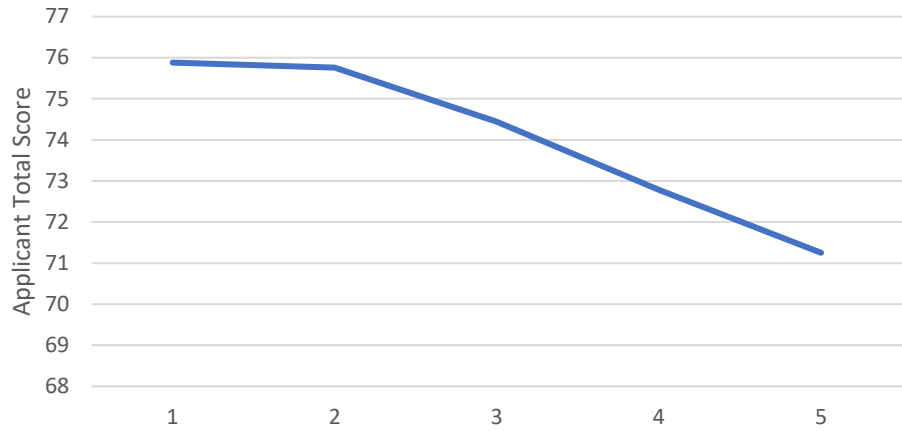

HEE Yorkshire and Humber Foundation School Foundation Programme

Allocation Scores

Please see the below graphs which shows the scores of applicants across Yorkshire and the Humber who were allocated to a programme that was in the top 10 of their preferences.

NYEC Applicant Scores Allocated to Programme
Ranked 3

NYEC Applicant Scores Allocated to Programme
Ranked 4

NYEC Applicant Scores Allocated to Programme
Ranked 5

NYEC Applicant Scores Allocated to Programme
Ranked 6

NYEC Applicant Scores Allocated to Programme
Ranked 7

NYEC Applicant Scores Allocated to Programme
Ranked 8

NYEC Applicant Scores Allocated to Programme
Ranked 9

NYEC Applicant Scores Allocated to Programme
Ranked 10

SY Applicant Scores Allocated to Programme
Ranked 1

SY Applicant Scores Allocated to Programme
Ranked 2

SY Applicant Scores Allocated to Programme
Ranked 3

SY Applicant Scores Allocated to Programme
Ranked 4