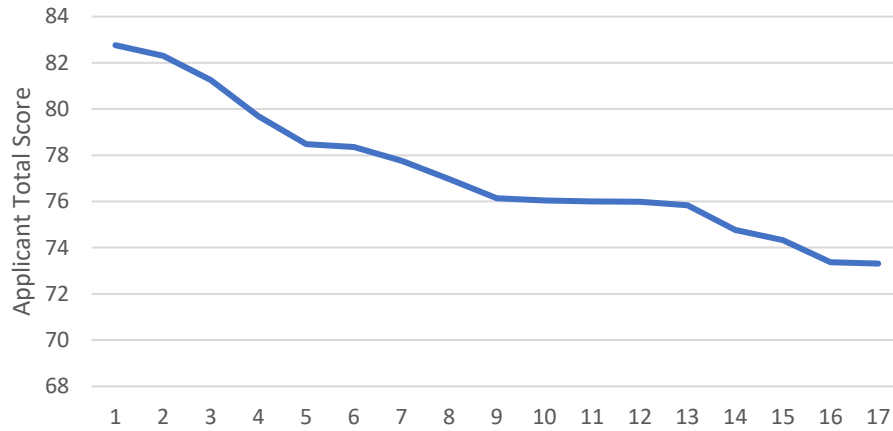

HEE Yorkshire and Humber Foundation School Foundation Programme

Allocation Scores

Please see the below graphs which shows the scores of applicants across Yorkshire and the Humber who were allocated to a programme that was in the top 10 of their preferences.

NYEC Applicant Scores Allocated to Programme
Ranked 3

NYEC Applicant Scores Allocated to Programme
Ranked 4

NYEC Applicant Scores Allocated to Programme
Ranked 5

NYEC Applicant Scores Allocated to Programme
Ranked 6

NYEC Applicant Scores Allocated to Programme
Ranked 7

NYEC Applicant Scores Allocated to Programme
Ranked 8

NYEC Applicant Scores Allocated to Programme
Ranked 9

NYEC Applicant Scores Allocated to Programme
Ranked 10