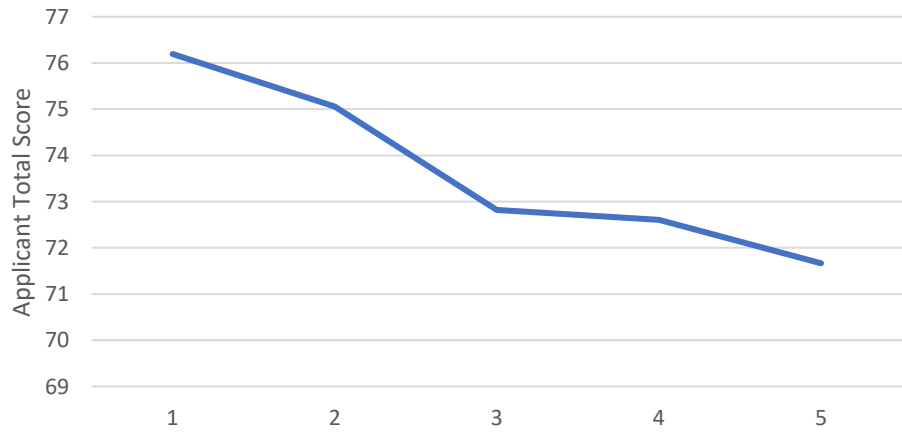

HEE Yorkshire and Humber Foundation School Foundation Programme

Allocation Scores

Please see the below graphs which shows the scores of applicants across Yorkshire and the Humber who were allocated to a programme that was in the top 10 of their preferences.

NYEC Applicant Scores Allocated to Programme
Ranked 3

NYEC Applicant Scores Allocated to Programme
Ranked 4

NYEC Applicant Scores Allocated to Programme
Ranked 5

NYEC Applicant Scores Allocated to Programme
Ranked 6

NYEC Applicant Scores Allocated to Programme
Ranked 7

NYEC Applicant Scores Allocated to Programme
Ranked 8

NYEC Applicant Scores Allocated to Programme
Ranked 9

NYEC Applicant Scores Allocated to Programme
Ranked 10

SY Applicant Scores Allocated to Programme
Ranked 1

SY Applicant Scores Allocated to Programme
Ranked 2

SY Applicant Scores Allocated to Programme
Ranked 3

SY Applicant Scores Allocated to Programme
Ranked 4