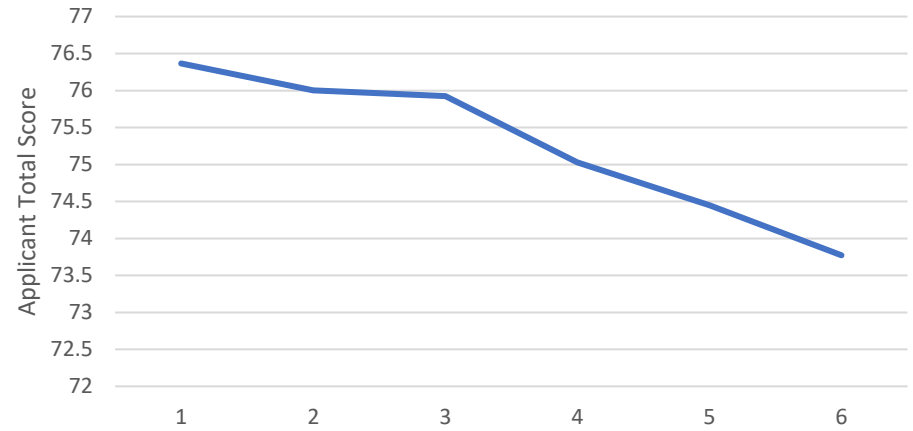

HEE Yorkshire and Humber Foundation School Foundation Programme

Allocation Scores

Please see the below graphs which shows the scores of applicants across Yorkshire and the Humber who were allocated to a programme that was in the top 10 of their preferences.

NYEC Applicant Scores Allocated to Programme
Ranked 3

NYEC Applicant Scores Allocated to Programme
Ranked 4

NYEC Applicant Scores Allocated to Programme
Ranked 5

NYEC Applicant Scores Allocated to Programme
Ranked 6

NYEC Applicant Scores Allocated to Programme
Ranked 7

NYEC Applicant Scores Allocated to Programme
Ranked 8

NYEC Applicant Scores Allocated to Programme
Ranked 9

NYEC Applicant Scores Allocated to Programme
Ranked 10