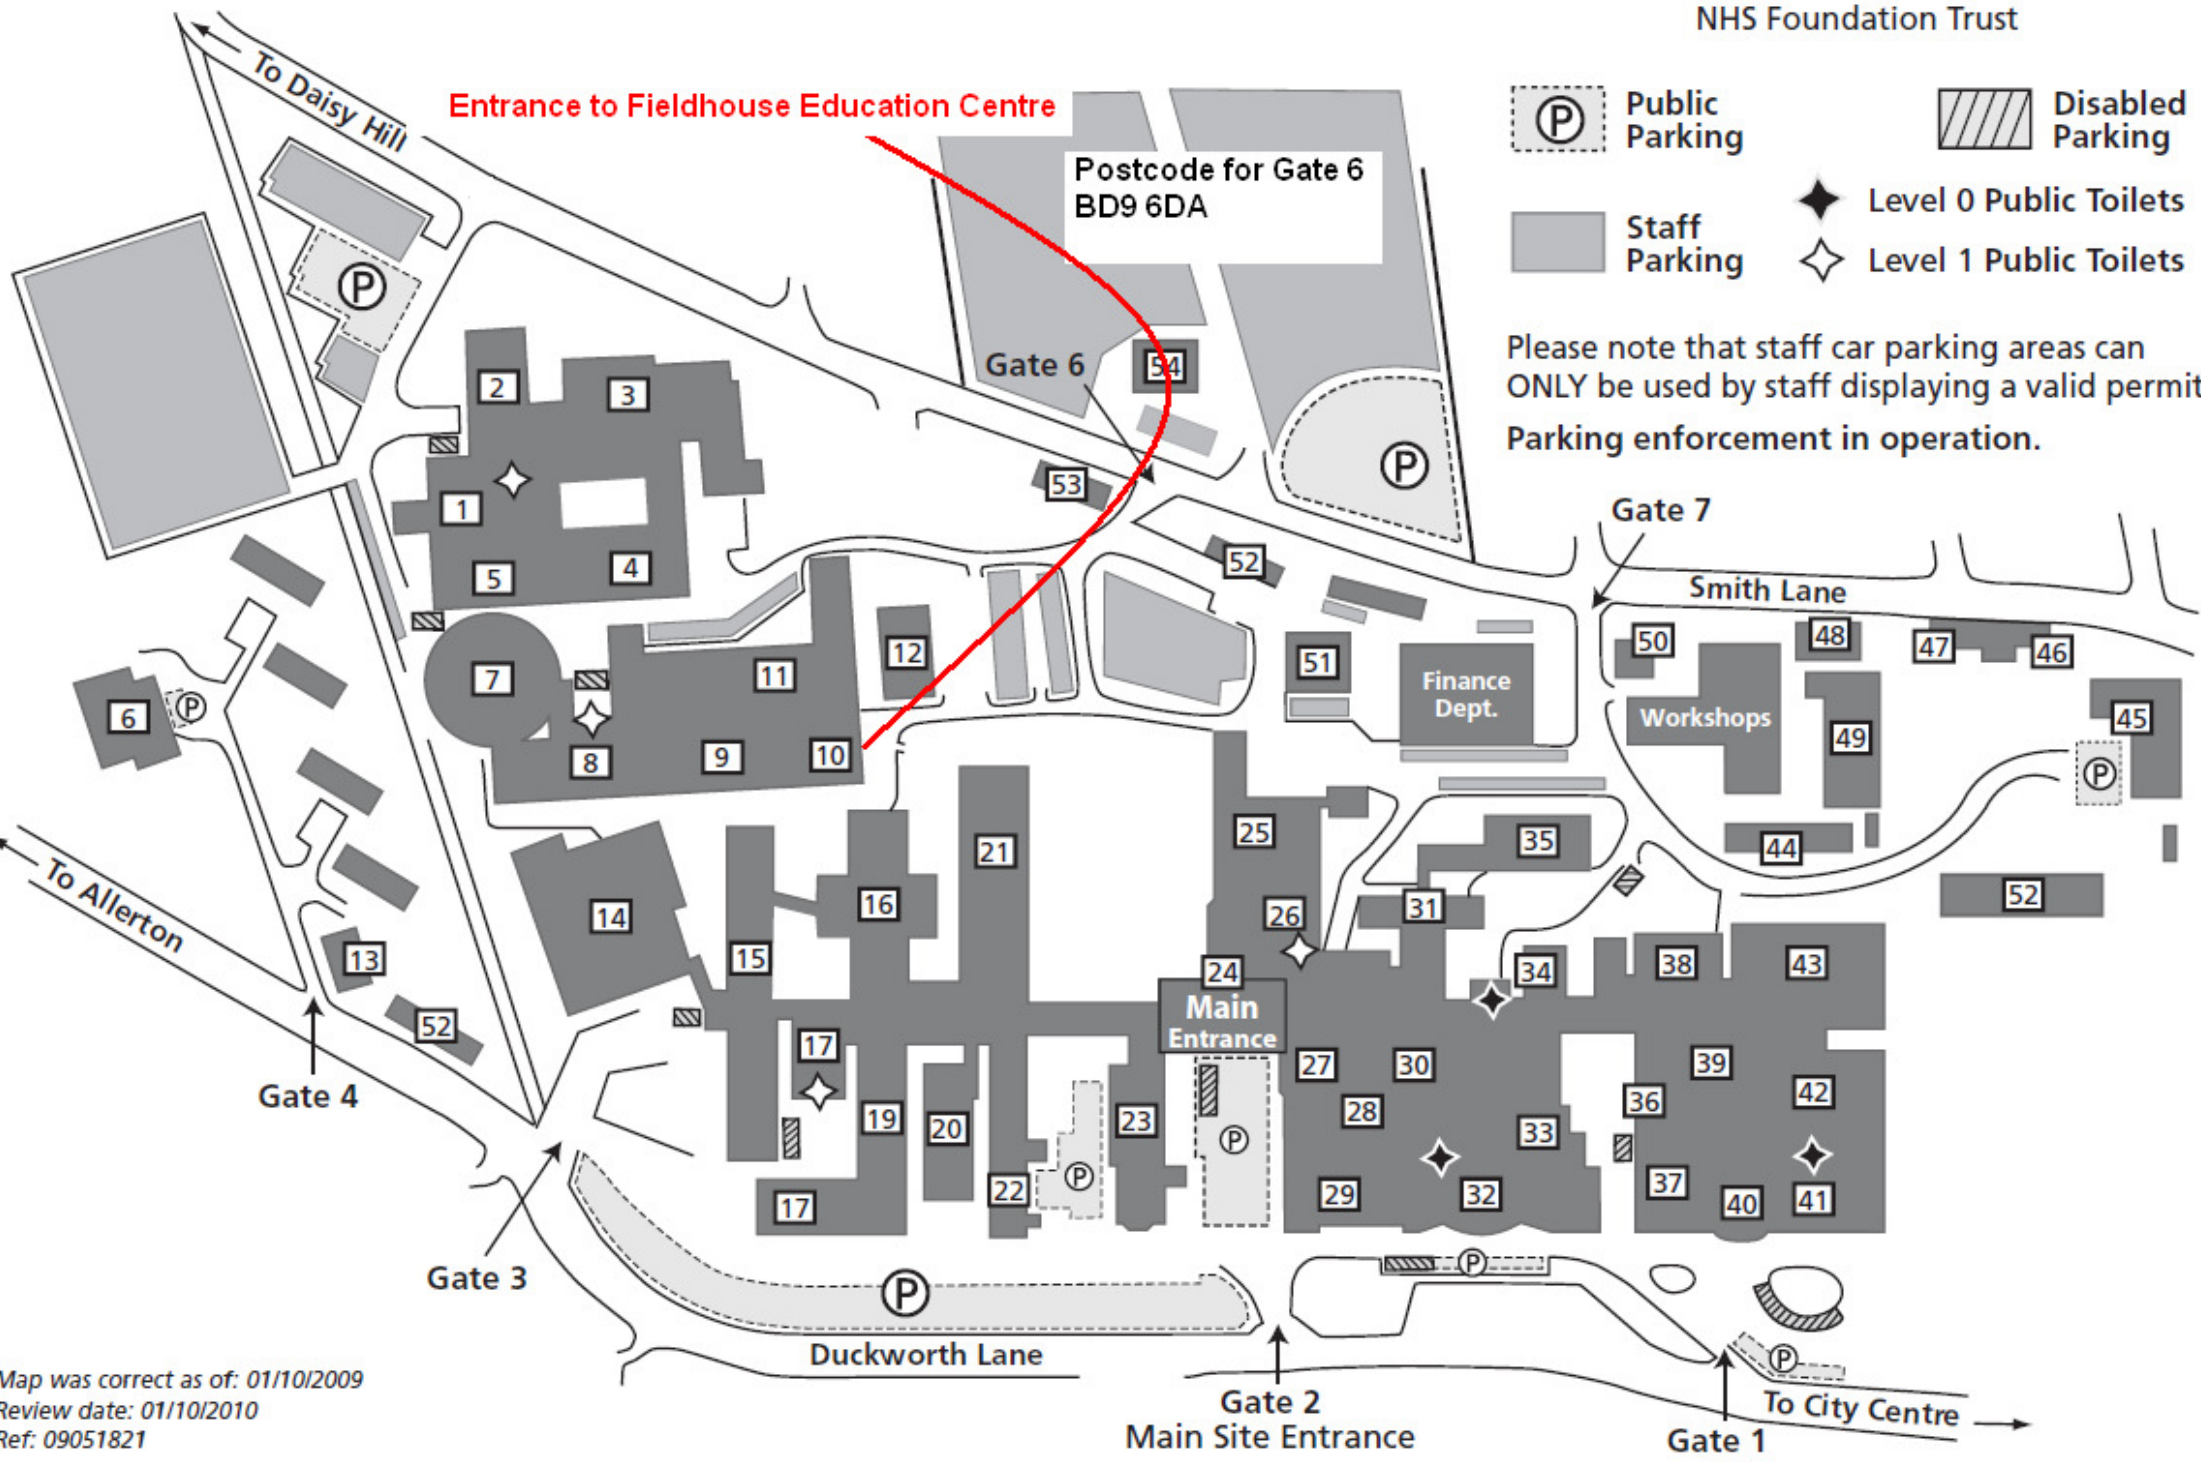

# Bradford Royal Infirmary Map

Map was correct as of: 01/10/2009  
Review date: 01/10/2010  
Ref: 09051821