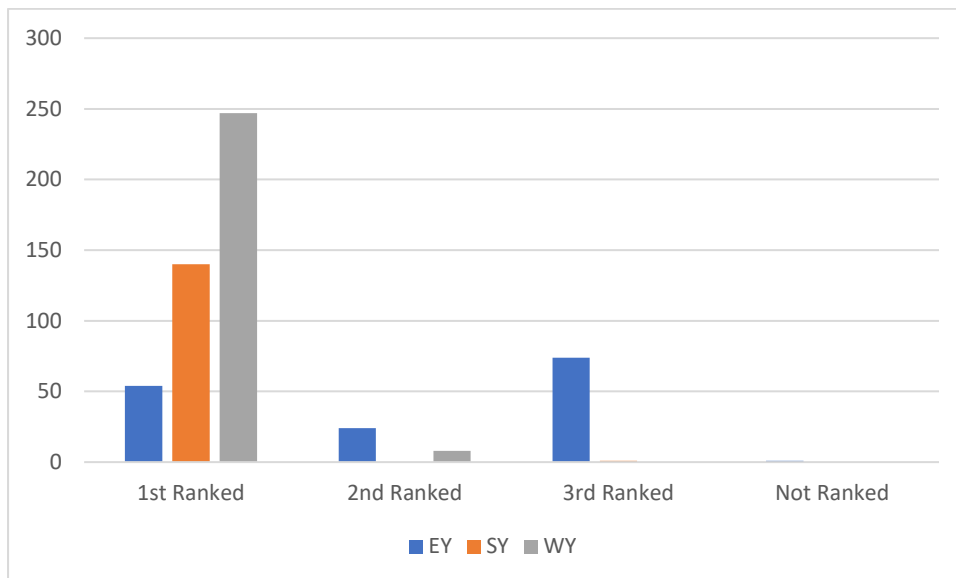

HEE Yorkshire and Humber Foundation School Foundation Programme Group Matching Statistics 2021

Scores of Applicants Allocated to EY, Preferecing Group 2nd

Scores of Applicants Allocated to EY, Preferecing Group 3rd

Scores of Applicants Allocated to SY, Preferring Group 1st

Scores of Applicants Allocated to WY, Preferring Group 1st

Scores of Applicants Allocated to WY,
Preferencing Group 2nd