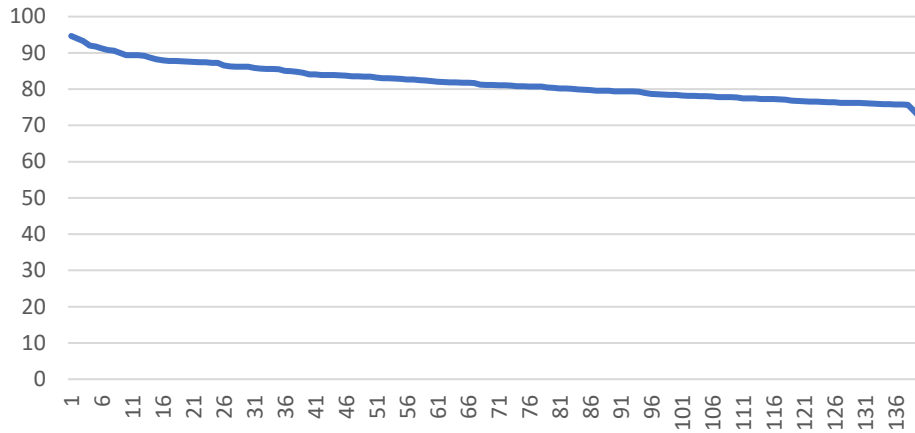

HEE Yorkshire and Humber Foundation School Foundation Programme Group Matching Statistics 2021

Scores of Applicants Allocated to EY, Preferecing Group 2nd

Scores of Applicants Allocated to EY, Preferecing Group 3rd

Scores of Applicants Allocated to SY, Preferring Group 1st

Scores of Applicants Allocated to WY, Preferring Group 1st

Scores of Applicants Allocated to WY,
Preferencing Group 2nd