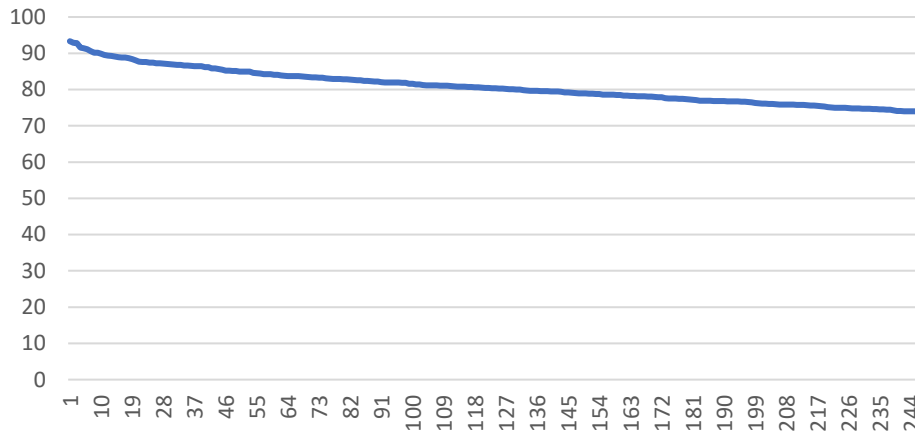

HEE Yorkshire and Humber Foundation School Foundation Programme Group Matching Statistics 2021

Scores of Applicants Allocated to EY, Preferecing Group 2nd

Scores of Applicants Allocated to EY, Preferecing Group 3rd

Scores of Applicants Allocated to SY, Preferring Group 1st

Scores of Applicants Allocated to WY, Preferring Group 1st

Scores of Applicants Allocated to WY,
Preferencing Group 2nd