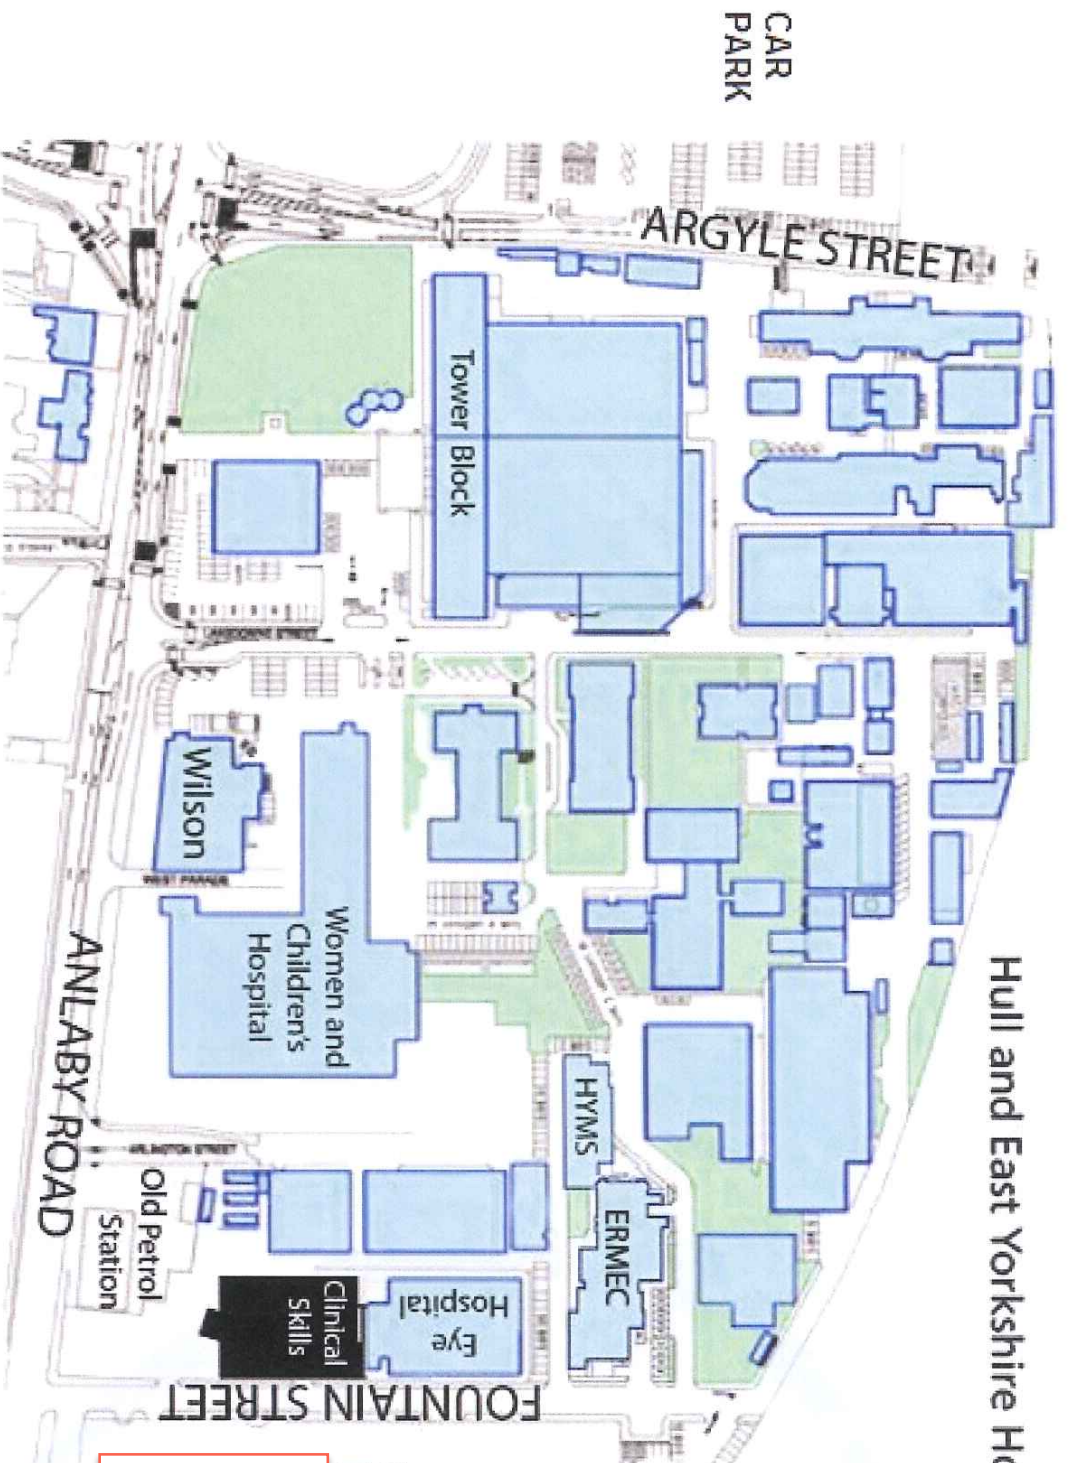

Hull and East Yorkshire Hospitals

NHS Trust

Fountain Street car park is now closed. Please park in the small car park opposite Clinical Skills or in the car park on Argyle Street.

Hull and East Yorkshire