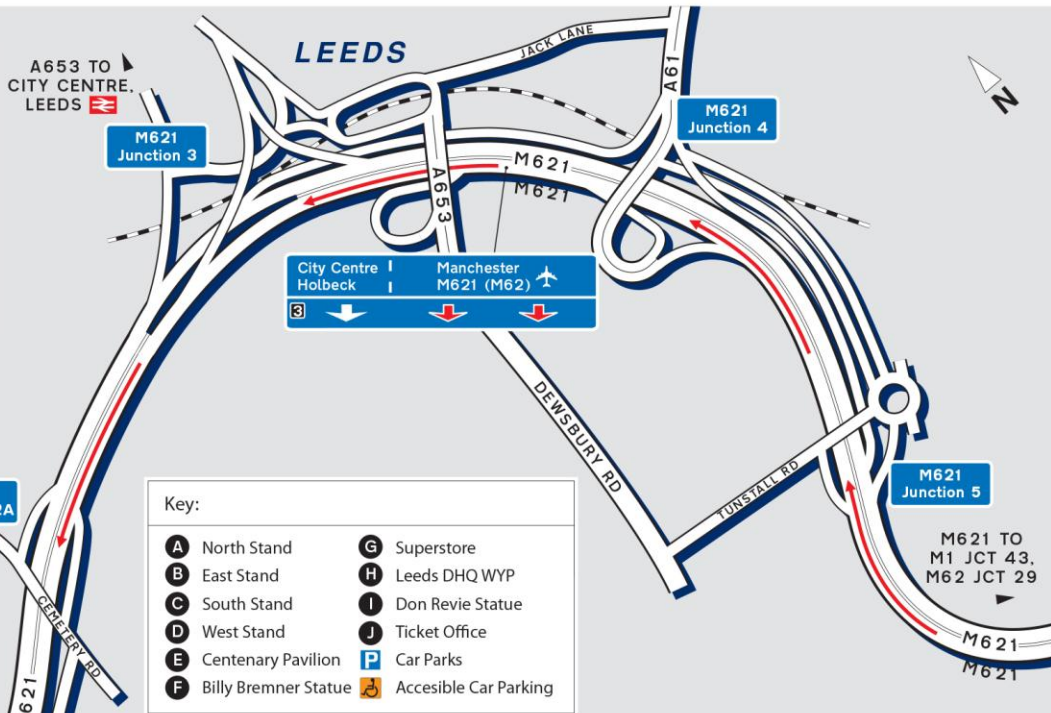

## Public Transport

By Rail, Leeds Station  
Approximately 10 minutes taxi ride away.  
For information on train operators and times phone National Rail Enquiries on 0845 7484950.

By Air, Leeds/Bradford Airport  
Approximately 40 minutes drive away.

Key:

A North Stand	G Superstore
B East Stand	H Leeds DHQ WYP
C South Stand	I Don Revie Statue
D West Stand	J Ticket Office
E Centenary Pavilion	P Car Parks
F Billy Bremner Statue	♿ Accessible Car Parking