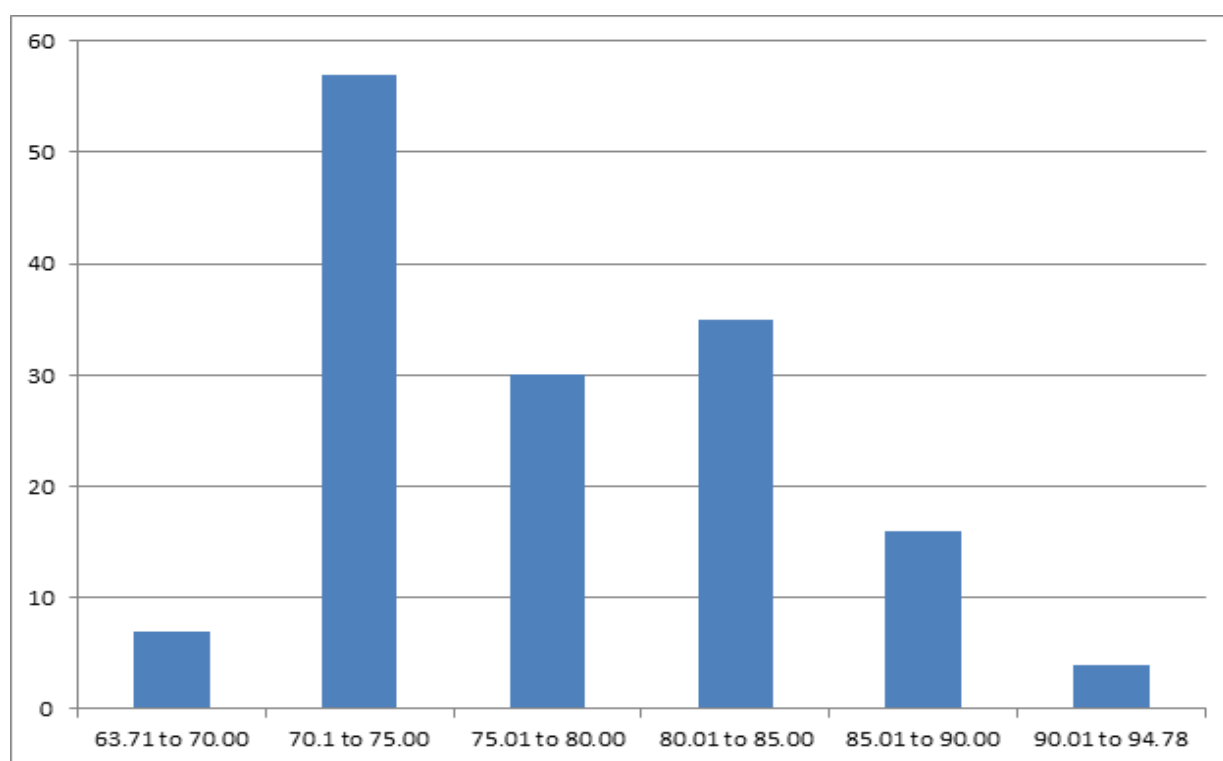

Yorkshire & the Humber 2017 Allocation Statistics

North Yorkshire East Coast Foundation School

Below is the breakdown of the applicant scores of those who have been allocated to the North Yorkshire East Coast Foundation School.

63.71 to 70.00	70.1 to 75.00	75.01 to 80.00	80.01 to 85.00	85.01 to 90.00	90.01 to 94.78
7	57	30	35	16	4